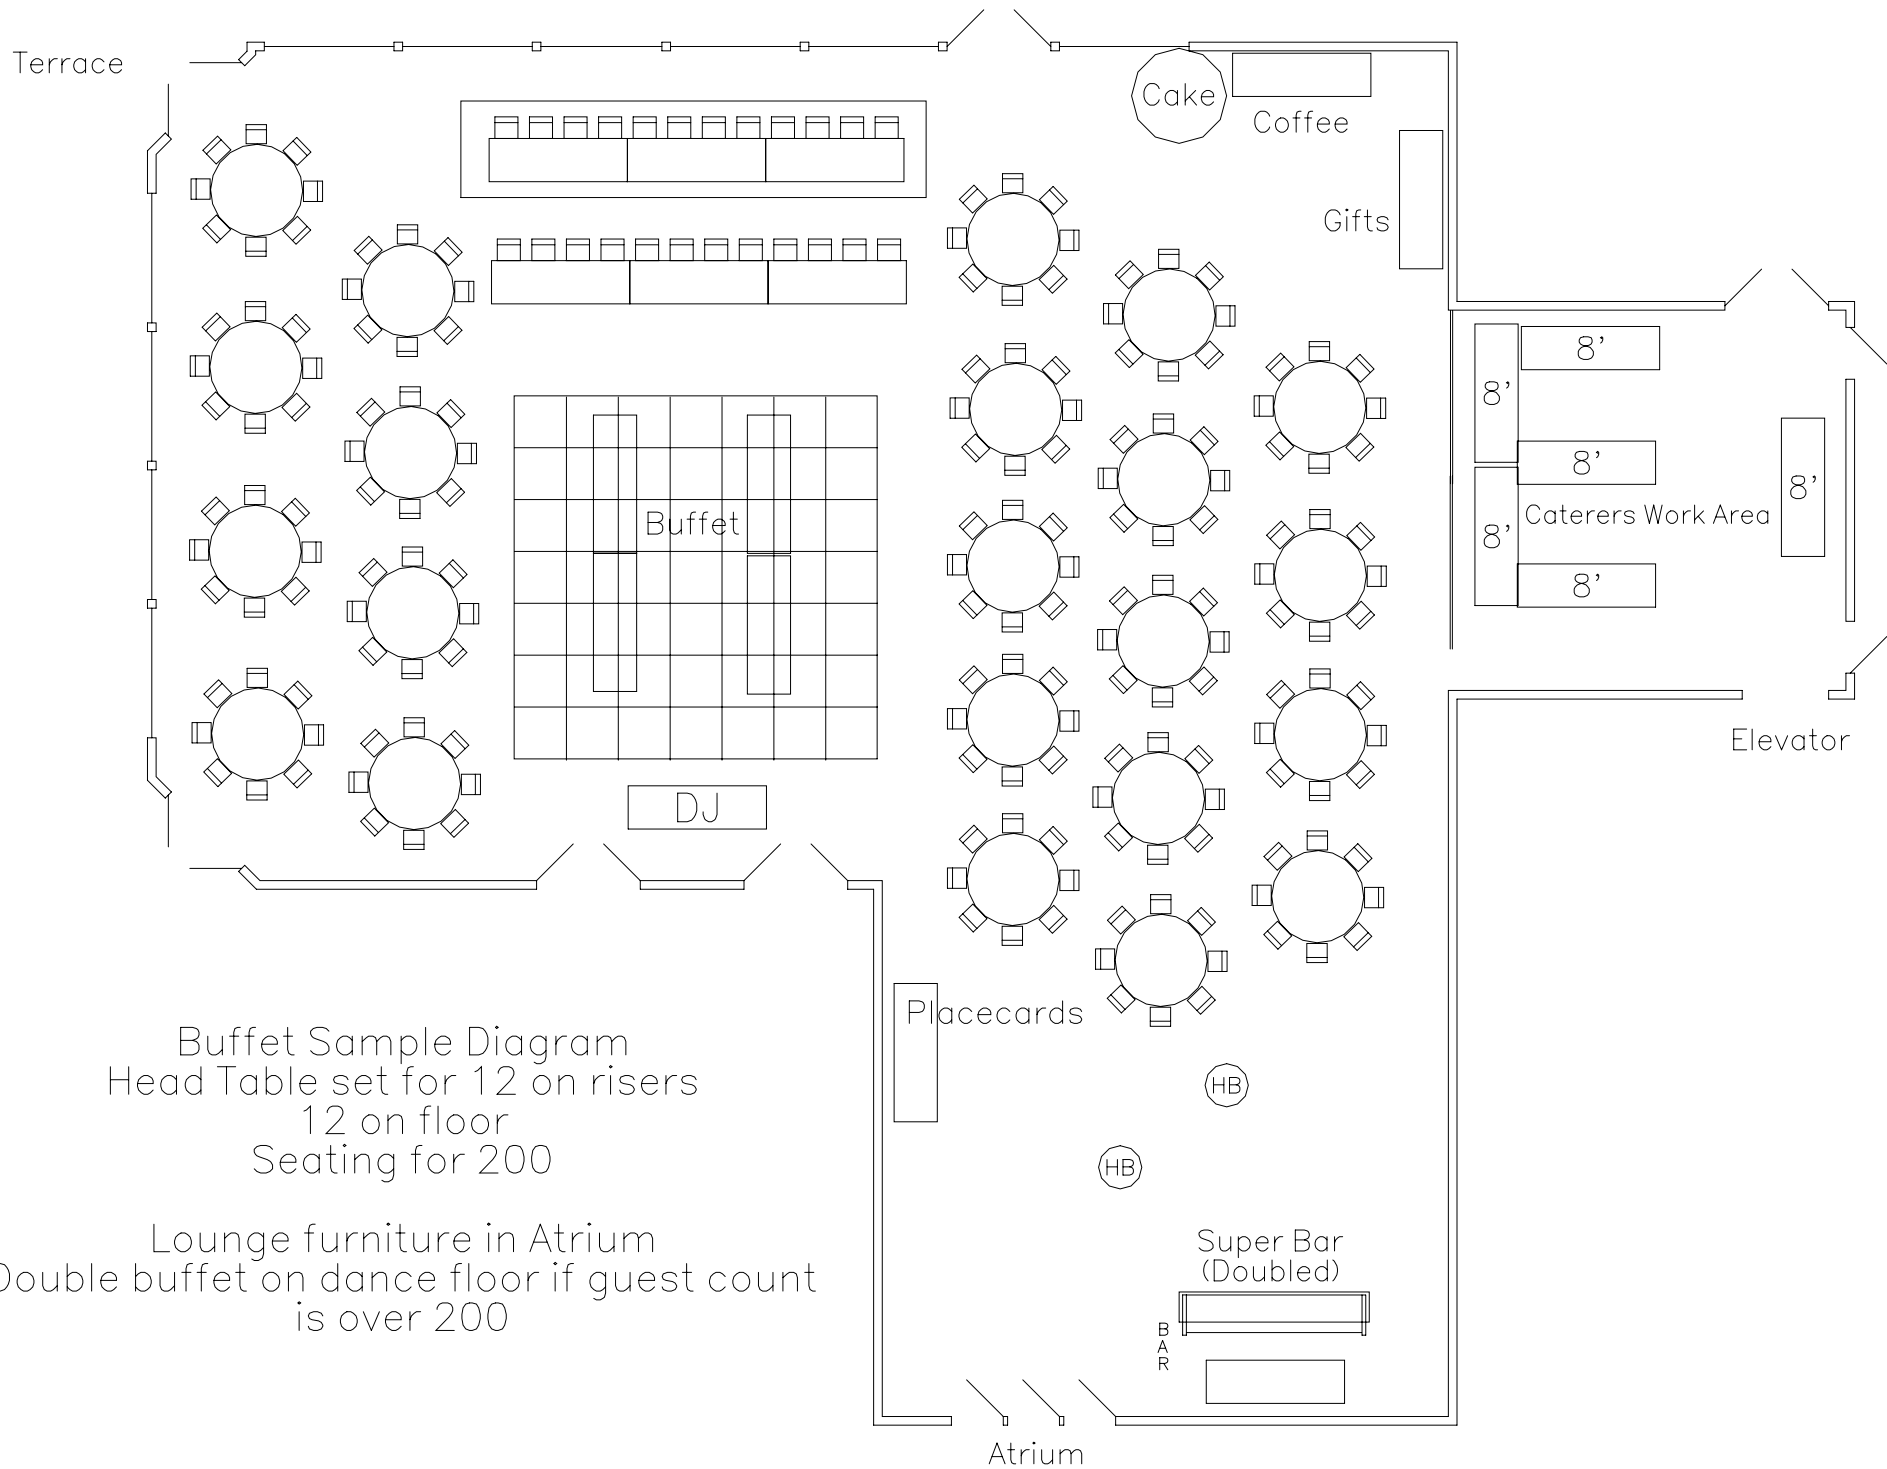

Miller Room Banquet Center

Buffet Sample Diagram
 Head Table set for 12 on risers
 12 on floor
 Seating for 200

Lounge furniture in Atrium
 Double buffet on dance floor if guest count
 is over 200

Atrium